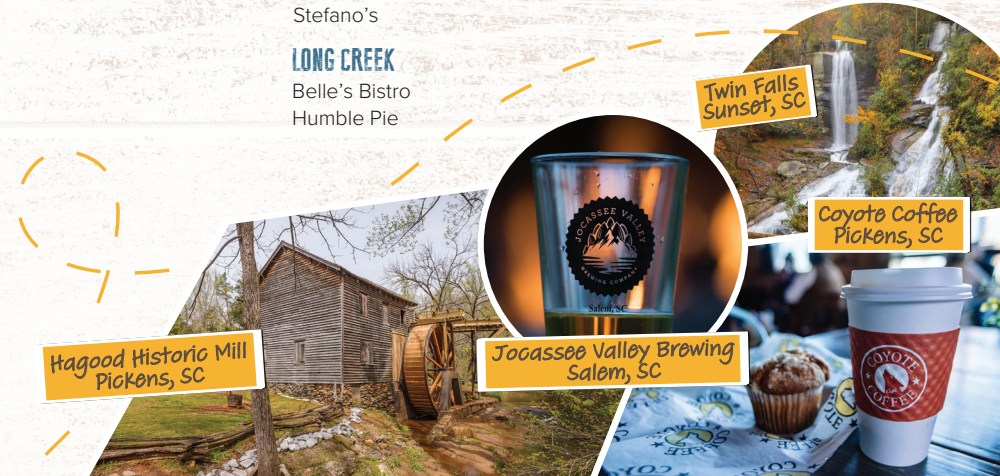

BEER, WINE, & SPIRITS

- ANDERSON**
BREWS on Main
Carolina Bauernhaus
Magnetic South
Palmetto Distillery
- CLEVELAND**
Victoria Valley Vineyards
- LONG CREEK**
Chattooga Belle Farm Distillery
- PENDLETON**
BREWS on the Square
Pendleton Brewing Company
Swamp Fox Distilling
Viva Wine Bar
- PICKENS**
SouthCack Taproom
- SALEM**
Jocassee Valley Brewing Company
- SENECA**
BREWS on the Alley
Keowee Brewing Company
- WALHALLA**
Garage Tap Room
West and Co Taproom

GOOD EATS

- ANDERSON**
Cocobon Chocolatier
Doolittle's
Earle St. Kitchen and Bar
Figs Cafe & Farmacy
Maki Sushi Bar and Bistro
McGee's Irish Pub and Restaurant
Mr. Rivers Breakfast Joint
Shuck's Oyster Bar
Sullivan's Metropolitan Grill
Summa Joe's
The Fickle Palate
The Local Uptown
The Pompous Pig
UP on the Roof
- BELTON**
Arnold's of Belton
House of Pizza
The Homeplace
- CLEMSON**
Calhoun Corners
Mellow Mushroom
Pot Belly Deli
Roller Mills Smokehouse
Zen Ramen
- FAIR PLAY**
The Spotted Pig
- HONEA PATH**
Chadwick's
Grace's Restaurant
Little Biscuit Barn
Lou & Perry's
Town Cafe
- LIBERTY**
Arnold's of Liberty
Chris and Yank's Place
Liberty Bell
Little Bistro
Stefano's
- LONG CREEK**
Belle's Bistro
Humble Pie
- MOUNTAIN REST**
Mountain Rest Cafe
- PENDLETON**
1826 Bistro
Blue Heron
The Smokin' Pig
The Village Bakery and Cafe
- PICKENS**
Aunt Sue's Country Corner
Burning Brick Tavern
Coyote Coffee
Pumpkintown Mountain Opry
The Gatehouse Restaurant
Village Inn Restaurant
- SALEM**
Habenero's Mexican Grill
Pat's Cash & Carry
Sister's Restaurant
- SENECA**
313 Cafe
China Inn
El Agave Mexican
Joe's New York Pizza
Paesano's Italian Restaurant
Seneca Family Restaurant
Solè Grill & Sushi Bar
Taco Riendo
Yoshi Japanese
- WALHALLA**
Bantam Chef
Carolina Pizza Company
Dakota Grill
Steak House Cafeteria
Steph's Steaks
- WESTMINSTER**
Lucky Strike Restaurant
Puerto Nuevo

Hagood Historic Mill
Pickens, SC

Jocassee Valley Brewing
Salem, SC

Twin Falls
Sunset, SC

Coyote Coffee
Pickens, SC