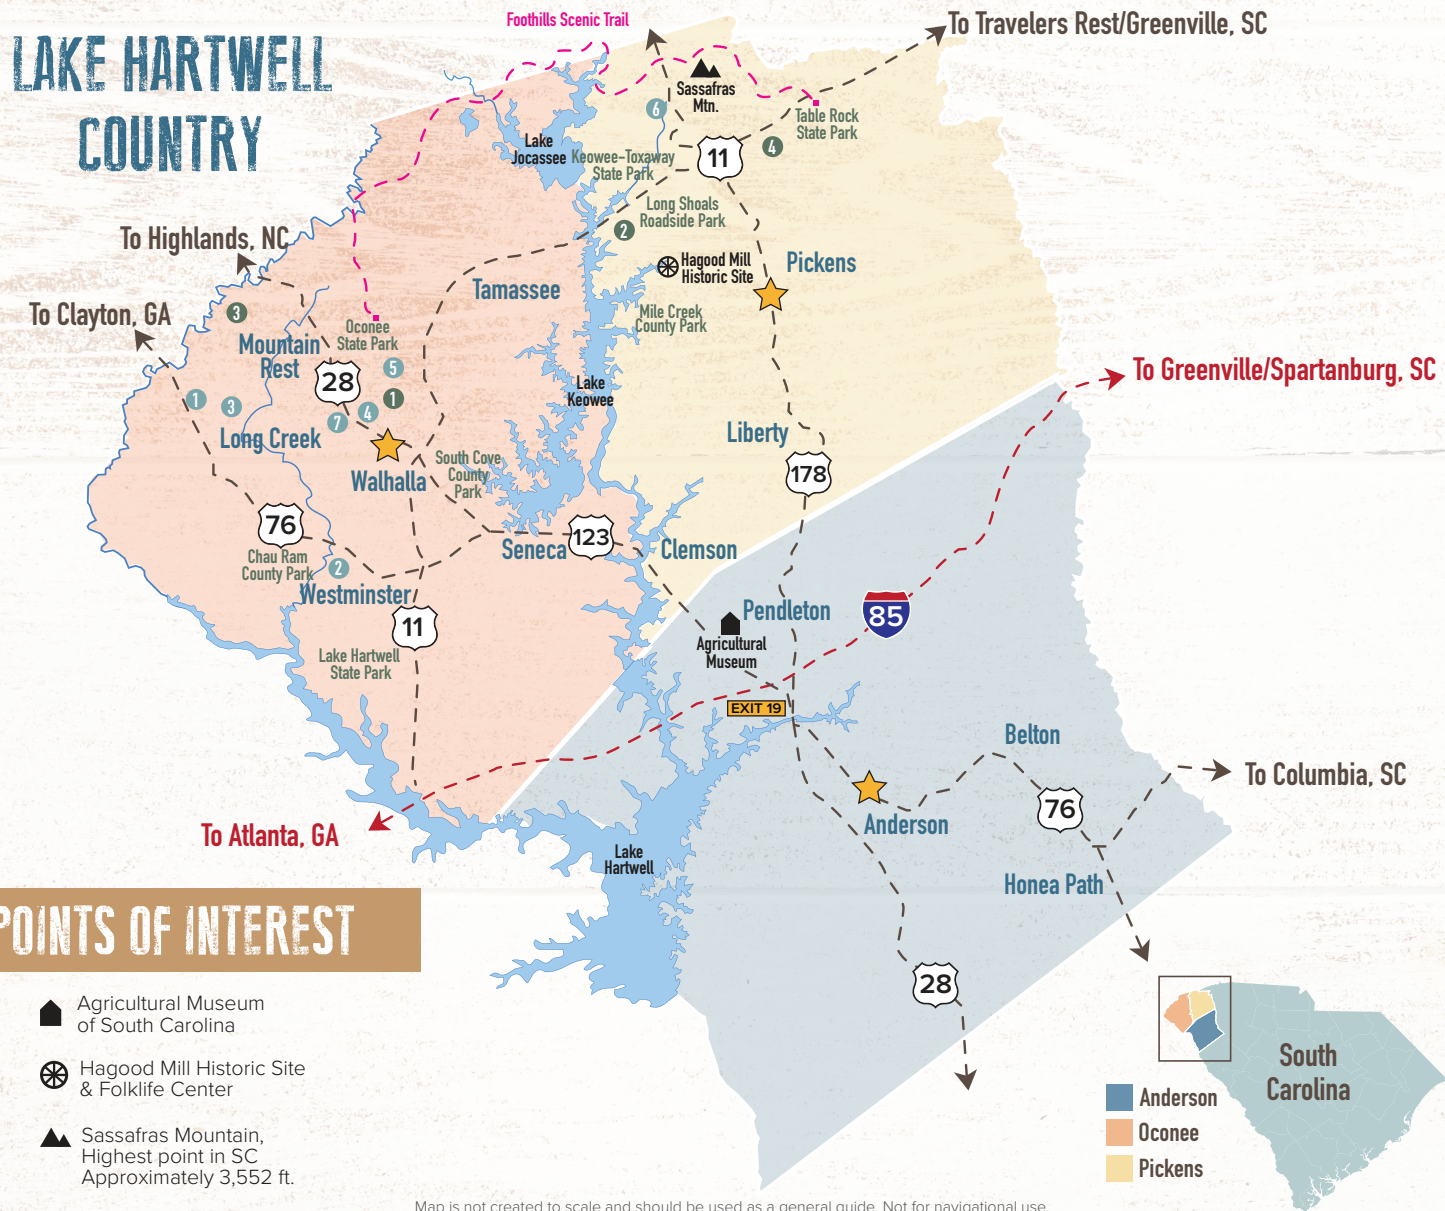

LAKE HARTWELL COUNTRY

POINTS OF INTEREST

- Agricultural Museum of South Carolina
- Hagood Mill Historic Site & Folklife Center
- Sassafras Mountain, Highest point in SC Approximately 3,552 ft.

Map is not created to scale and should be used as a general guide. Not for navigational use.

EXPLORE OUR WATERFALLS

1. 1 Bull Sluice Falls
   0.2 mile trail, one way
2. 2 Chau Ram Falls
3. 3 Fall Creek Falls
   2.0 mile trail, one way
4. 4 Issaqueena Falls & Stumphouse Tunnel
5. 5 Station Cove Falls
   0.5 mile trail, one way
6. 6 Twin Falls
   0.3 mile trail, one way
7. 7 Yellow Branch Falls
   1.5 mile trail, one way

TAKE A HIKE

1. 1 Blue Ridge Railroad Historic Trail
   2.5 miles one way
2. 2 Natural Bridge/Raven Rock Trail
   4.4 mile loop
3. 3 Rocky Gap/Willis Knob Horse Trails
   18.9 mile network trail
4. 4 Table Rock State Park Hiking Trails
   - Carrick Creek Trail
     2 mile loop
   - Foothills Trail
     77 miles to Oconee State Park
   - Pinnacle Mountain Trail
     4.2 miles one way
   - Table Rock Trail
     3.6 miles one way

BEER, WINE, & SPIRITS

- **ANDERSON**
  BREWS on Main
  Carolina Bauernhaus
  Magnetic South
  Palmetto Distillery
- **CLEVELAND**
  Victoria Valley Vineyards
- **LONG CREEK**
  Chattooga Belle Farm Distillery
- **PENDLETON**
  BREWS on the Square
  Pendleton Brewing Company
  Swamp Fox Distilling
  Viva Wine Bar
- **PICKENS**
  SouthCack Taproom
- **SALEM**
  Jocassee Valley Brewing Company
- **SENECA**
  BREWS on the Alley
  Keowee Brewing Company
- **WALHALLA**
  Garage Tap Room
  West and Co Taproom

STAY FOR A WHILE

- **ANDERSON**
  The Bleckley Inn
  Country Inn & Suites
  Days Inn
  Hampton Inn
  Hilton Garden Inn
  Holiday Inn Express
  Home2Suites
  Microtel Inn
- **CLEMSON**
  Best Western Plus
  Comfort Inn
  Courtyard by Marriott
  Hampton Inn Clemson
  Holiday Inn Express
- **LONG CREEK**
  Chattooga River Lodge & Campground
- **MOUNTAIN REST**
  Chattooga Trails Bed & Barn
  Mountain Rest Cabins & Campgrounds
  Oconee State Park Cabins & Campgrounds
- **PENDLETON**
  Liberty Hall Bed & Breakfast
- **PICKENS**
  Laurel Mountain Inn
  Table Rock State Park Cabins & Campgrounds
- **SALEM**
  Sunrise Farm Bed & Breakfast
- **SENECA**
  Best Western
  Days Inn
  Executive Inn
  Fairfield Inn
  Hampton Inn & Suites
  Lakeside Lodge
  Quality Inn
  TRU by Hilton
- **WALHALLA**
  Lofts Over Main
- **WESTMINSTER**
  Magnolia Manor Bed & Breakfast

GOOD EATS